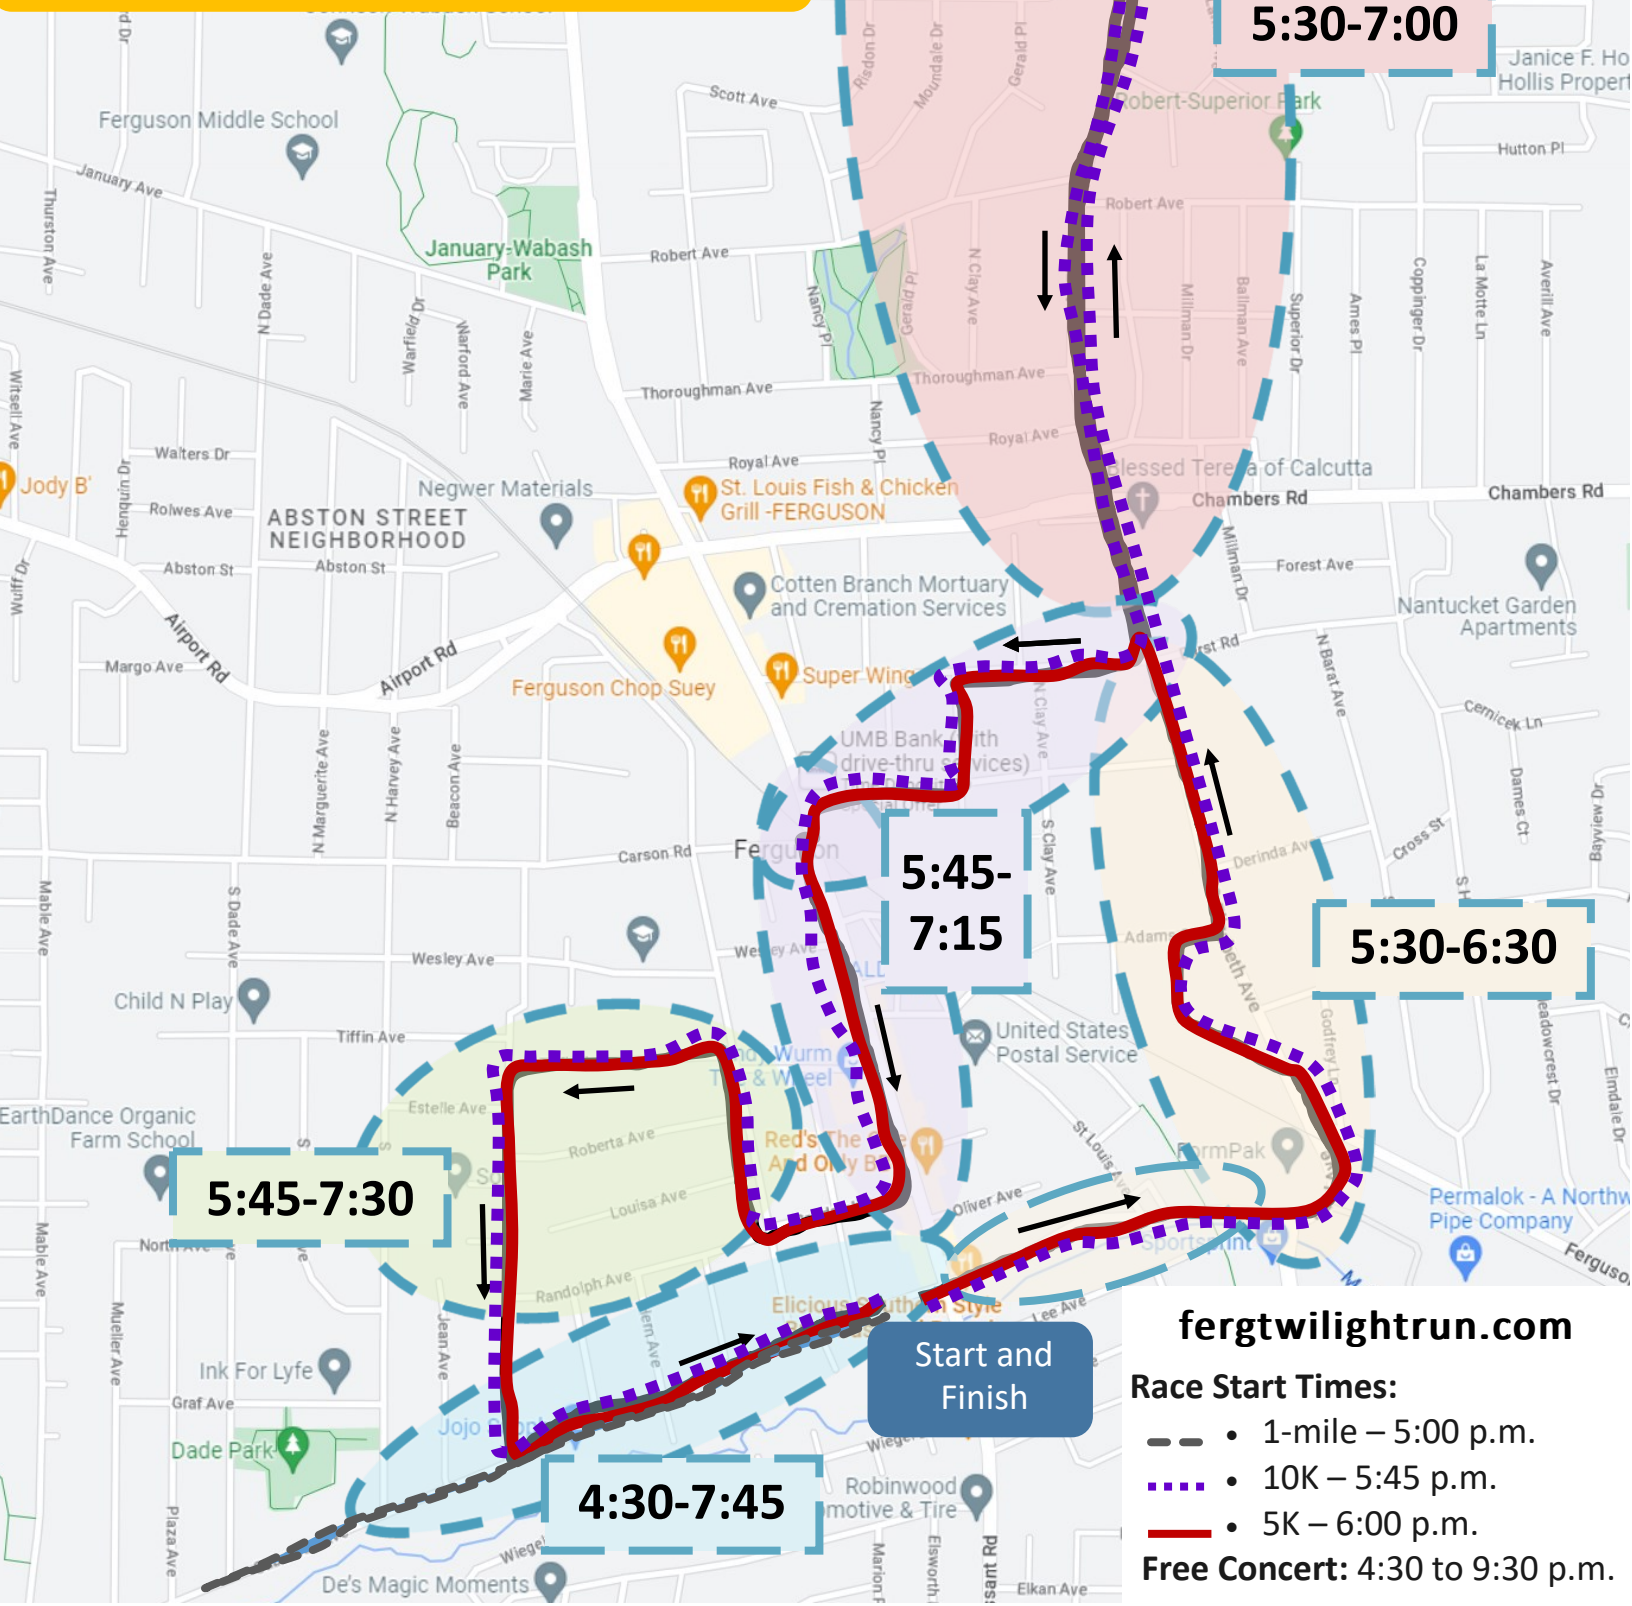

# 2026 Ferguson Twilight Run

Saturday, May 16, 2026

5:30-7:00

5:45-7:15

5:30-6:30

5:45-7:30

4:30-7:45

Start and Finish

[fergtwilightrun.com](http://fergtwilightrun.com)

Race Start Times:

- 1-mile – 5:00 p.m.
- 10K – 5:45 p.m.
- 5K – 6:00 p.m.

Free Concert: 4:30 to 9:30 p.m.