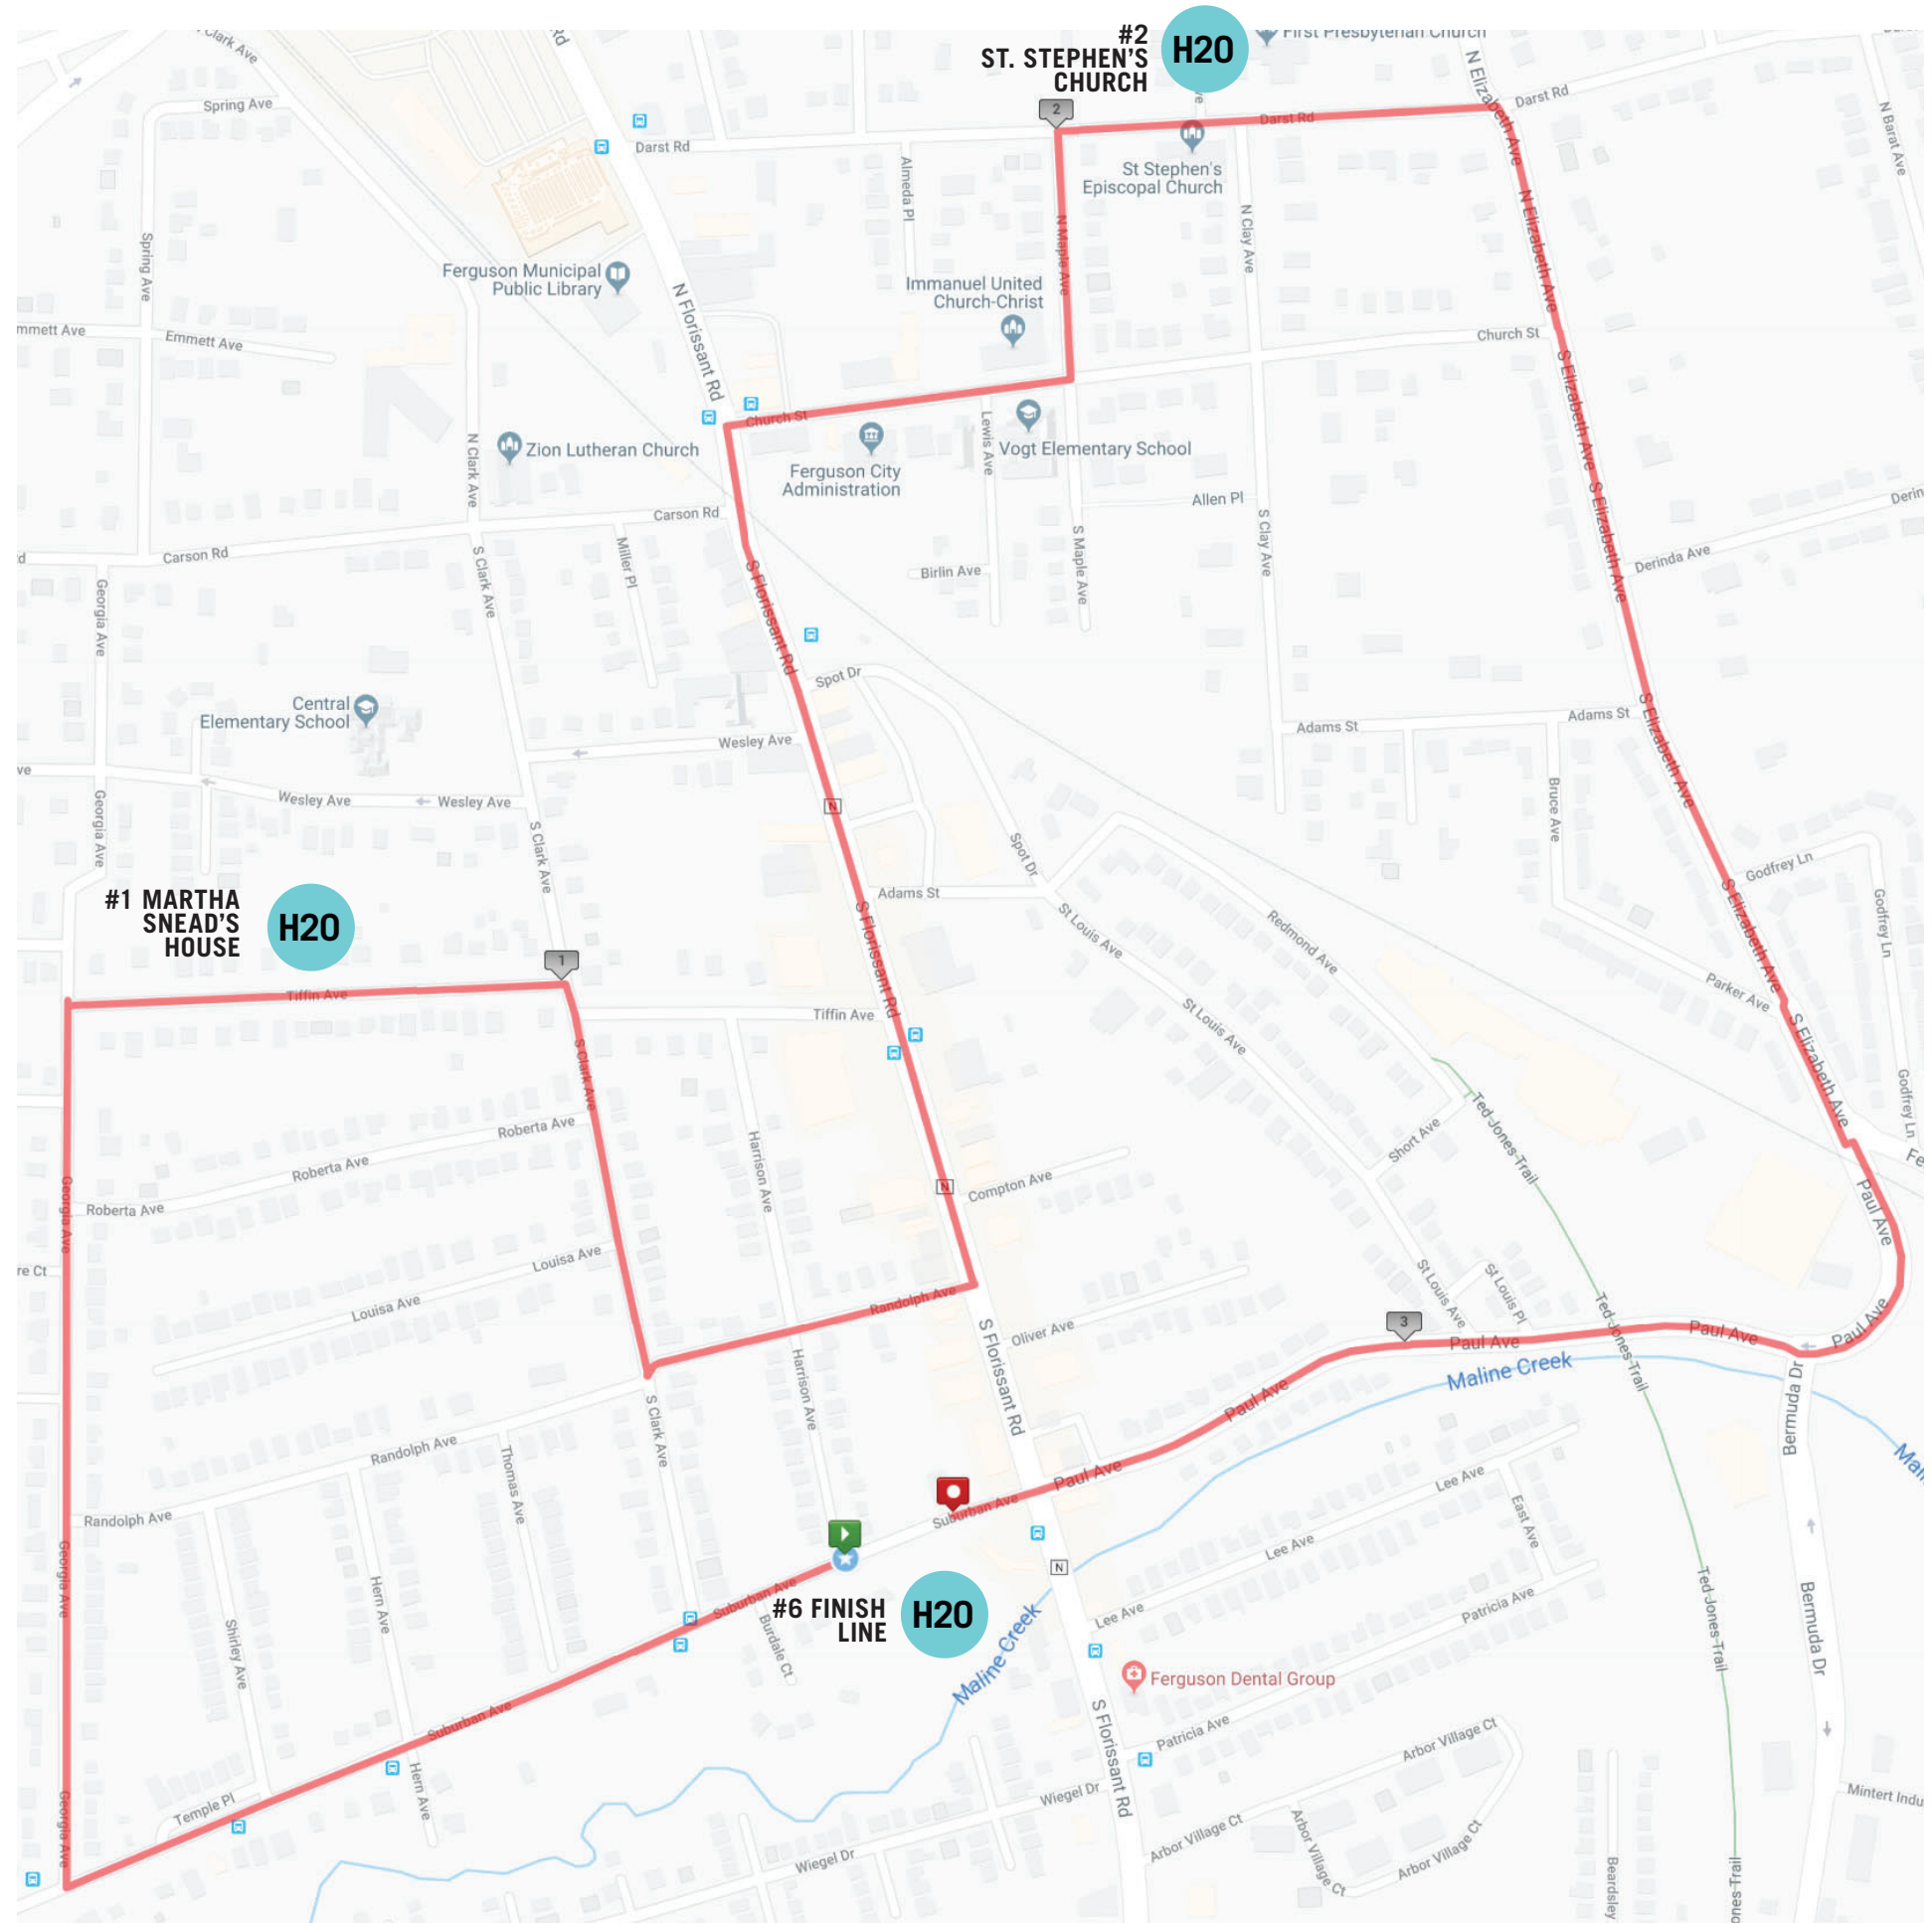

Route Maps

5k

Water Tables

- H2O** #1 - MARTHA SNEAD'S HOUSE
- H2O** #2 - ST. STEPHEN'S CHURCH
- H2O** #3 - FERGUSON & FORESTWOOD
- H2O** #4 - WOODSTOCK & TRAIL
- H2O** #5 - UMSL TURN AROUND [ONLY ON THE 10K ROUTE]
- H2O** #6 - FINISH LINE

Route Maps

10k

Water Tables

- H2O** #1 - MARTHA SNEAD'S HOUSE
- H2O** #2 - ST. STEPHEN'S CHURCH
- H2O** #3 - FERGUSON & FORESTWOOD
- H2O** #4 - WOODSTOCK & TRAIL
- H2O** #5 - UMSL TURN AROUND [ONLY ON THE 10K ROUTE]
- H2O** #6 - FINISH LINE

Route Maps

Water Tables

- H2O** #1 - MARTHA SNEAD'S HOUSE
- H2O** #2 - ST. STEPHEN'S CHURCH
- H2O** #3 - FERGUSON & FORESTWOOD
- H2O** #4 - WOODSTOCK & TRAIL
- H2O** #5 - UMSL TURN AROUND
- H2O** #6 - FINISH LINE