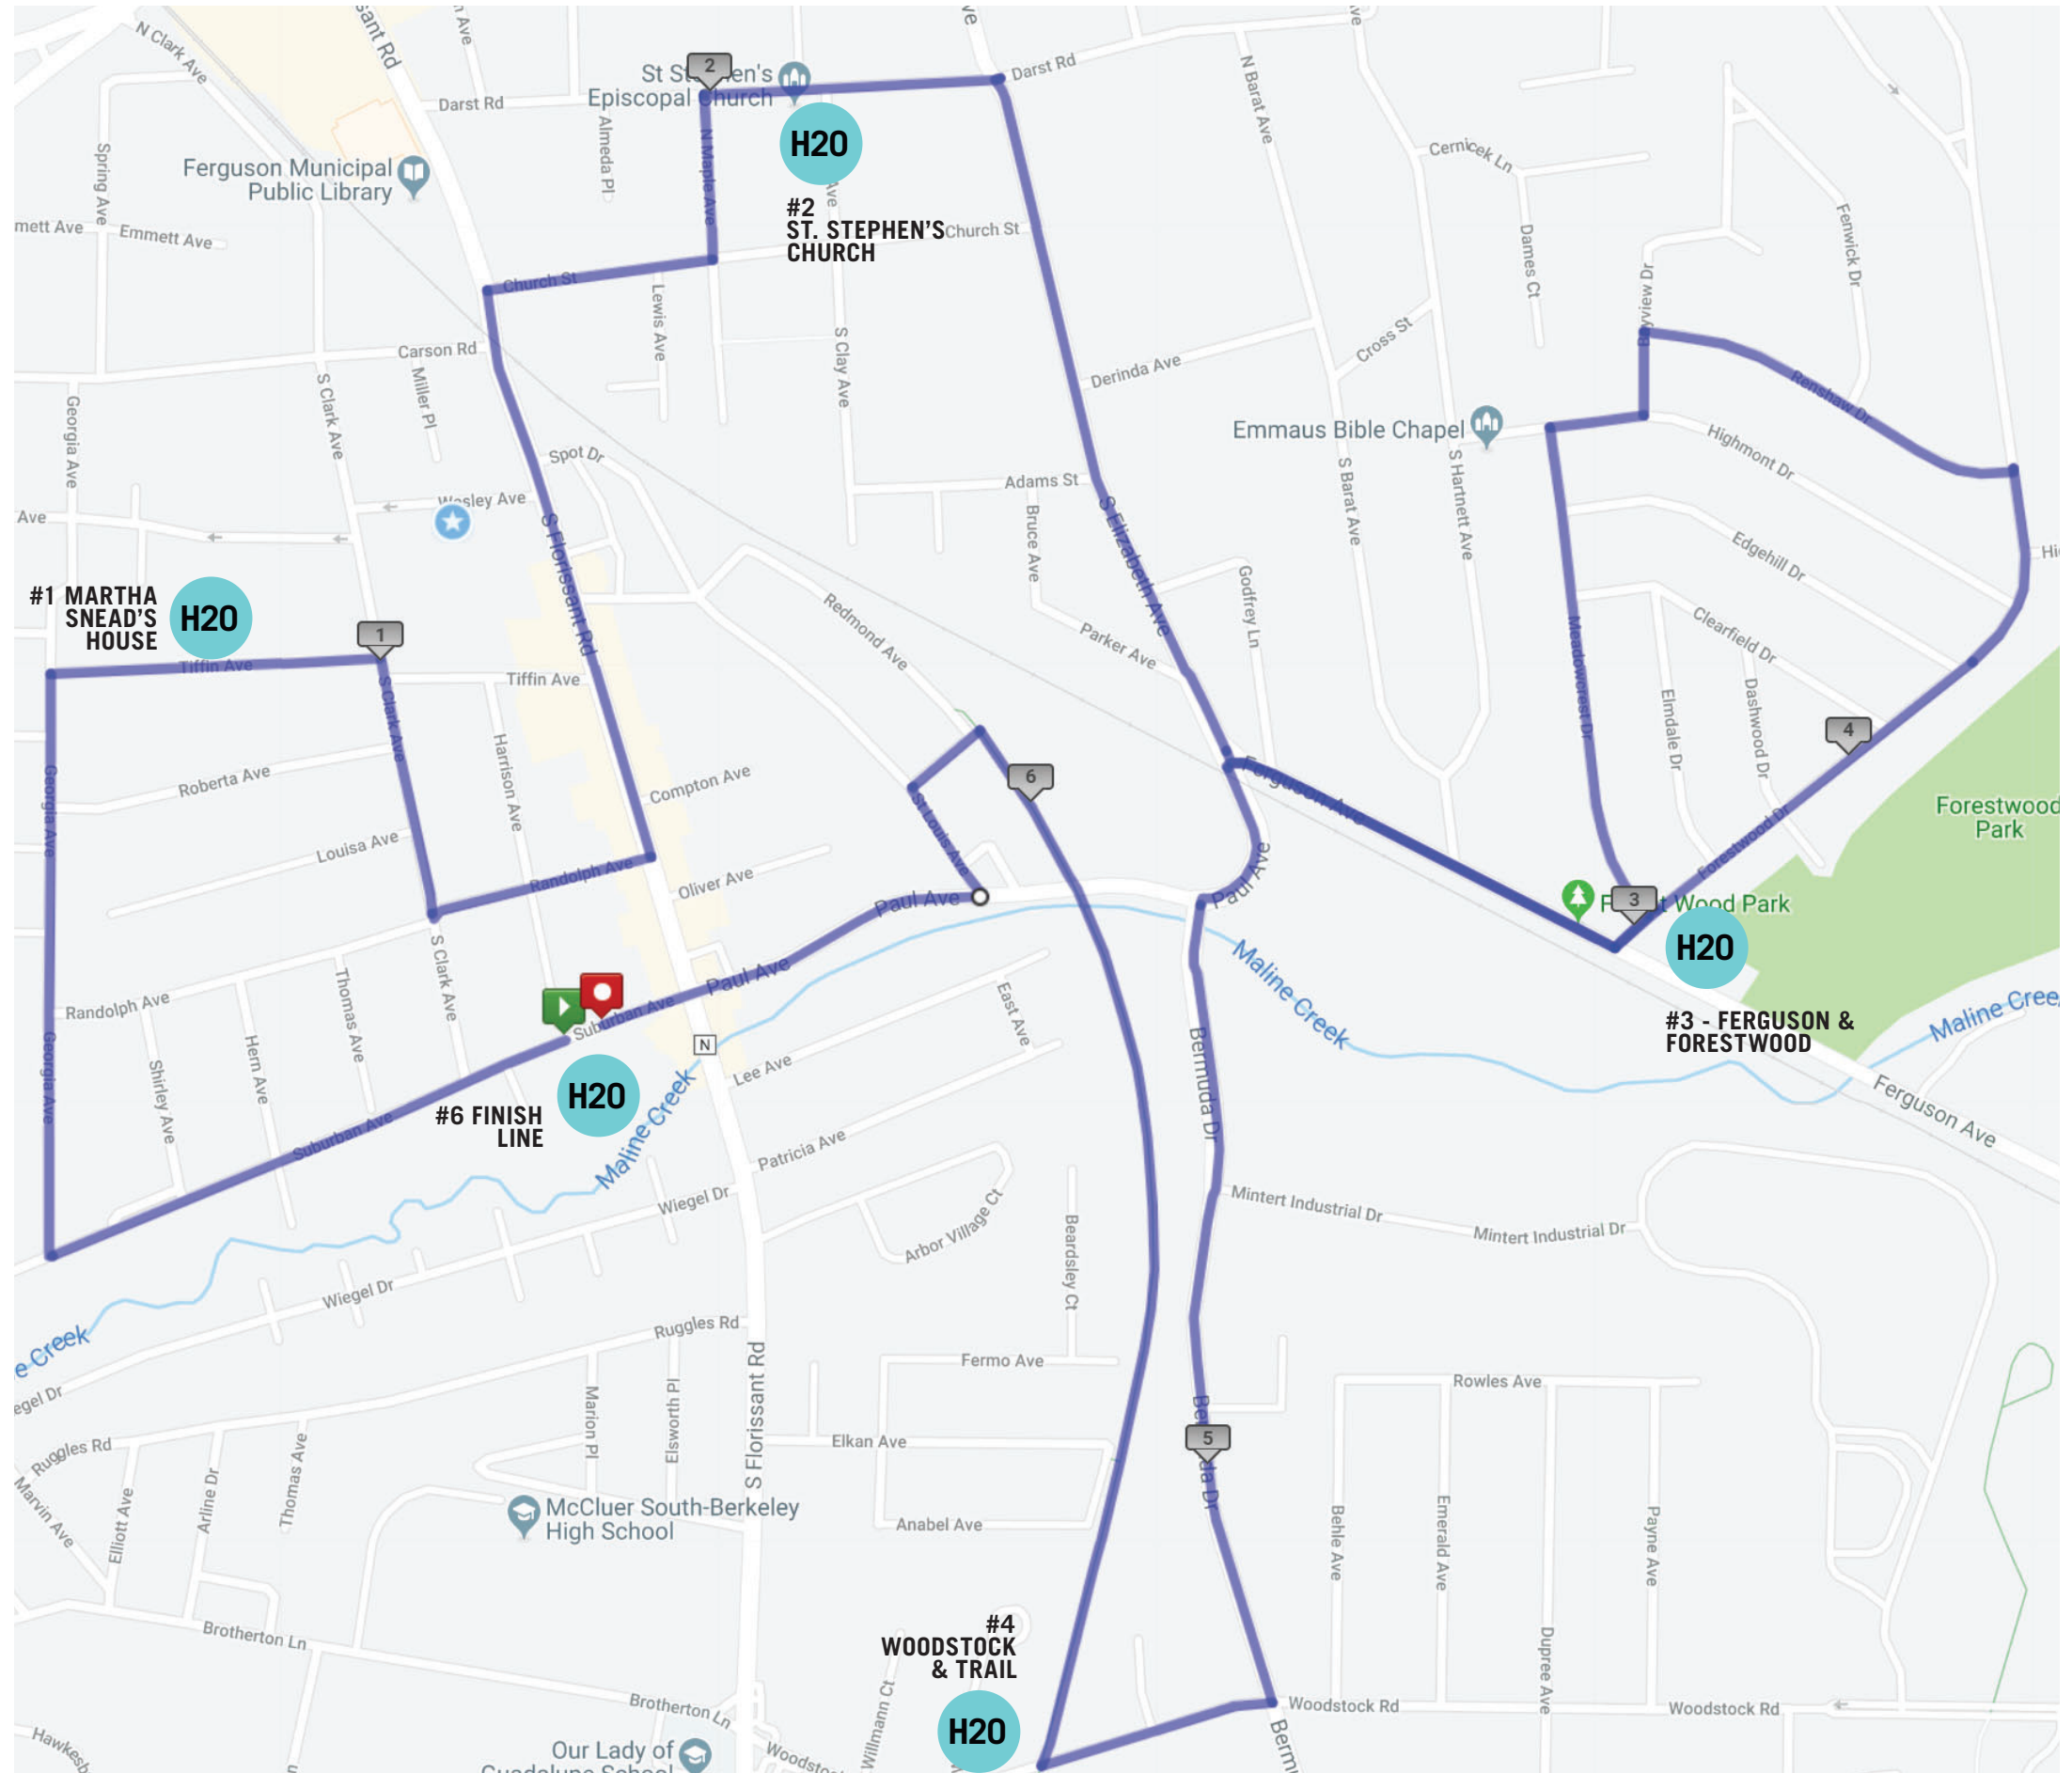

Route Maps

5k

Water Tables

- H2O** #1 - MARTHA SNEAD'S HOUSE
- H2O** #2 - ST. STEPHEN'S CHURCH
- H2O** #3 - FERGUSON & FORESTWOOD
- H2O** #4 - WOODSTOCK & TRAIL
- H2O** #5 - UMSL TURN AROUND [ONLY ON THE 10K ROUTE]
- H2O** #6 - FINISH LINE

Route Maps

10k

Water Tables

- H2O** #1 - MARTHA SNEAD'S HOUSE
- H2O** #2 - ST. STEPHEN'S CHURCH
- H2O** #3 - FERGUSON & FORESTWOOD
- H2O** #4 - WOODSTOCK & TRAIL
- H2O** #5 - UMSL TURN AROUND [ONLY ON THE 10K ROUTE]
- H2O** #6 - FINISH LINE

Route Maps

Water Tables

- H2O** #1 - MARTHA SNEAD'S HOUSE
- H2O** #2 - ST. STEPHEN'S CHURCH
- H2O** #3 - FERGUSON & FORESTWOOD
- H2O** #4 - WOODSTOCK & TRAIL
- H2O** #5 - UMSL TURN AROUND
- H2O** #6 - FINISH LINE